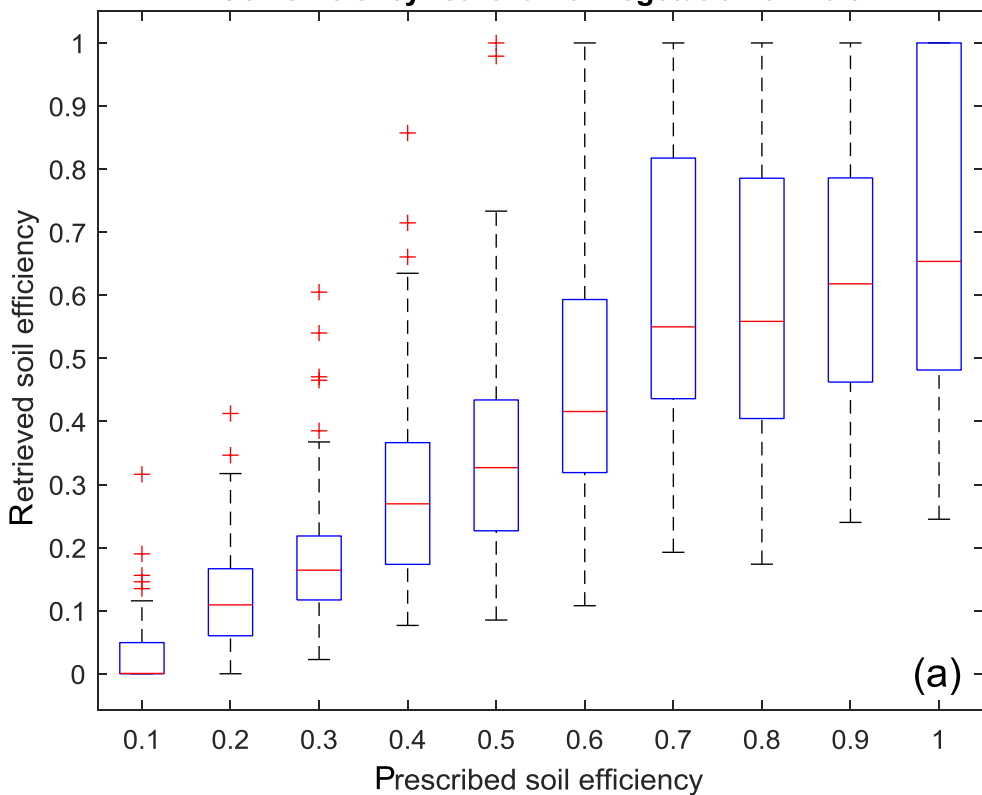

**Soil efficiency retrieval for vegetation eff=0.8**

**Vegetation efficiency retrieval for soil eff=0.2**