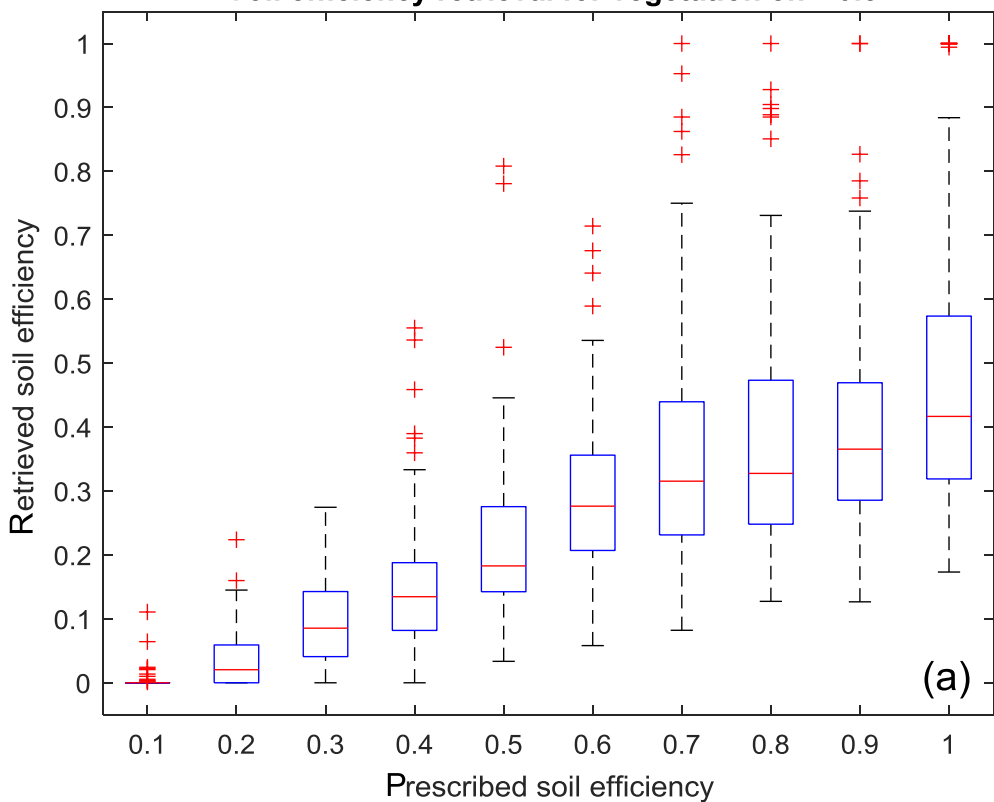

Soil efficiency retrieval for vegetation eff = 0.5**Vegetation efficiency retrieval for soil eff = 0.5**