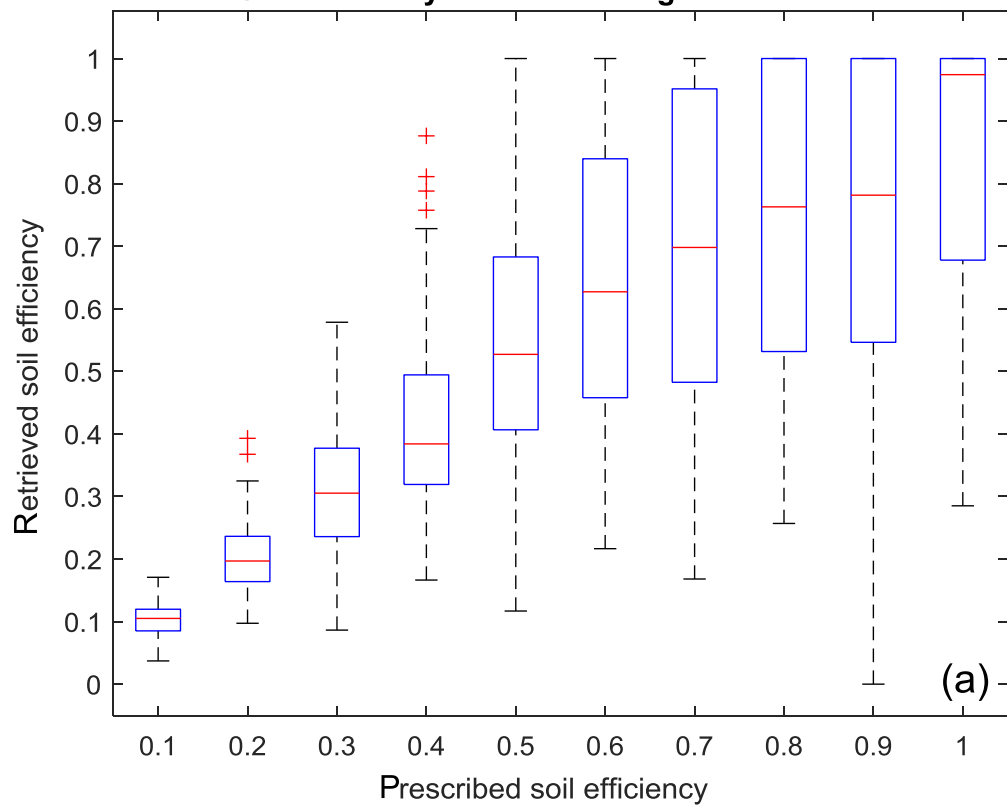

Soil efficiency retrieval for vegetation eff=0.5

(a)

Vegetation efficiency retrieval for soil eff=0.5

(b)