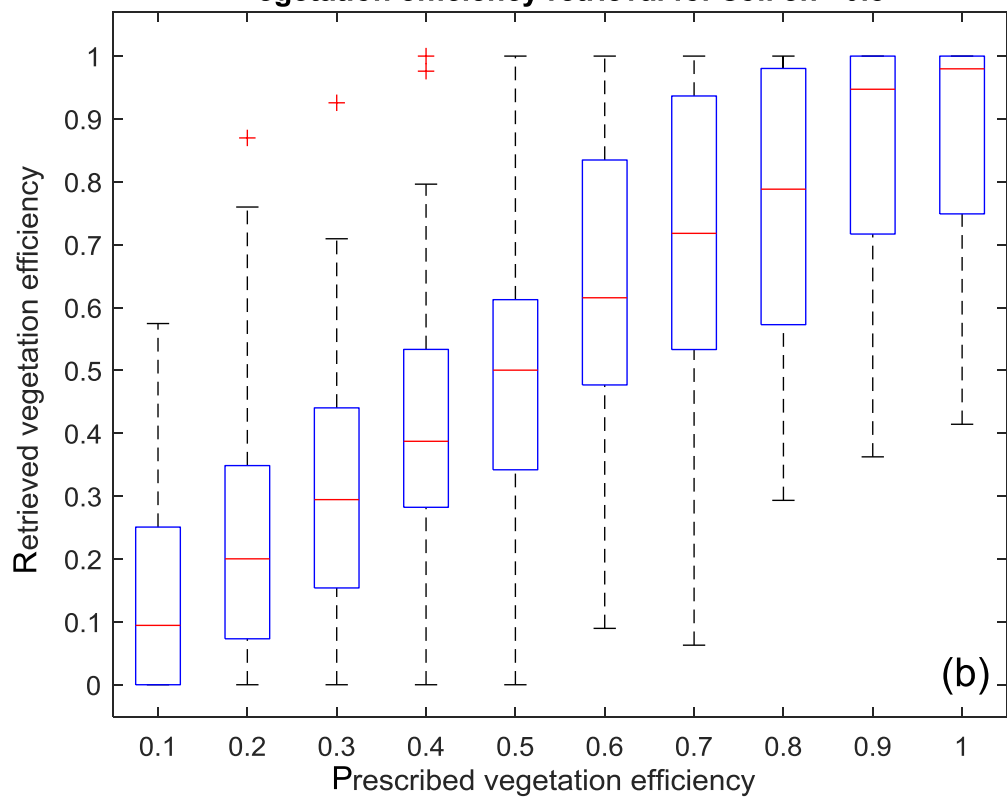

Soil efficiency retrieval for vegetation eff=0.5

(a)

Vegetation efficiency retrieval for soil eff=0.5

(b)